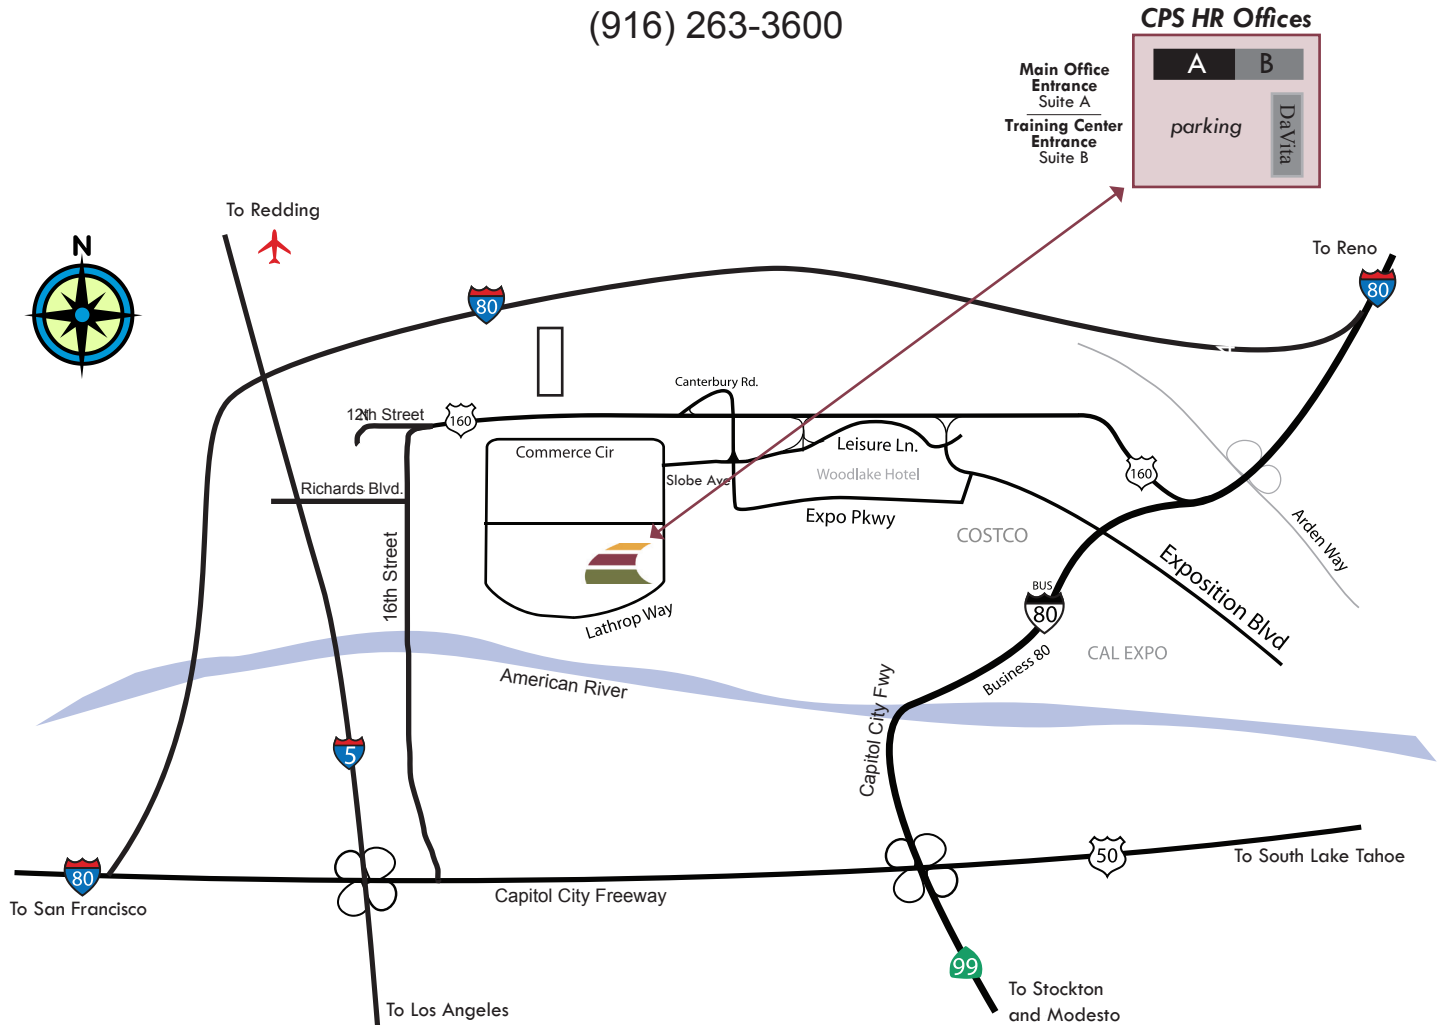

Main Office - Suite A Training Center - Suite B

241 Lathrop Way
Sacramento, CA 95815
(916) 263-3600

For written directions to
CPS HR Consulting,
please see next page.